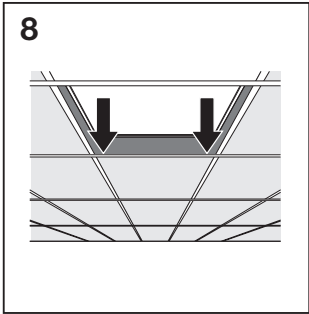

RECESSED MOUNT CLIPS VALUE
EAN 4058075409859

Panel 600: 4x
Panel 1200: 6x

Panel 600: 580mm
Panel 1200: 280mm

Panel 600: 580mm
Panel 1200: 1180mm

① ② ③