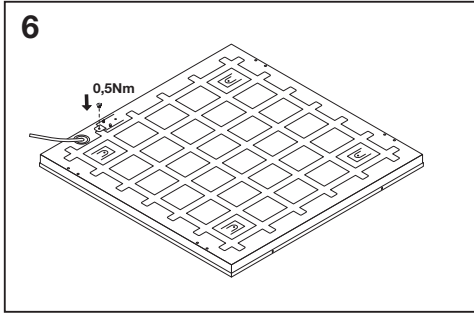

RECESSED MOUNT CLIPS VALUE
EAN 4058075409859

Panel 600: 4x
Panel 1200: 6x

Panel 600: 580mm
Panel 1200: 280mm

Panel 600: 580mm
Panel 1200: 1180mm

① ② ③