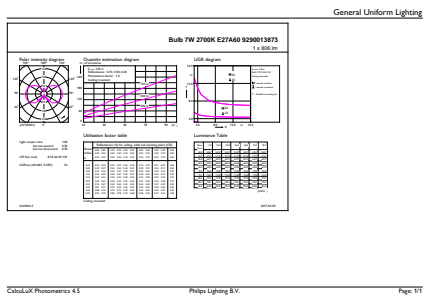

Product	D	C
CorePro LEDBulbND 7-60W E27 WW A60 CL G	60 mm	104 mm

CorePro LEDBulbND 7-60W E27 WW A60 CL G

Fotometrické údaje

General uniform lighting

Spectral Power Distribution Colour

LED zdroje CorePro Glass